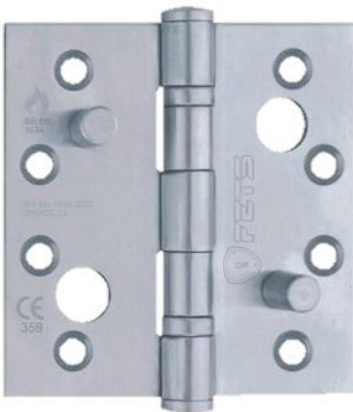

2 Ball Bearings 5 Knuckle Butt Hinge

Grade 13
REF: FE101/302-305

Standards and Certifications:

-  *Quality and performance*
BS EN 1935:2002
-  *Fire Safety*
-  *CE Marked*

Materials:

- Stainless Steel
- Steel
- Brass

- Radius corner
- Square corner

- Wooden door fixing
- Metal door fixing

- Fix pin
- Loose pin

Reference	Size	Specification
FE101/302	102mm x 76mm x 3.0mm	Knuckle Dia.Φ14mm <i>Load bearing Capacity of 120kg</i>
FE101/303	102mm x 89mm x 3.0mm	
FE101/304	102mm x 102mm x 3.0mm	
FE101/305	114mm x 102mm x 3.0mm	

2 Ball Bearings 5 Knuckle Security Hinge

Grade 13
REF: FE102/912

Standards and Certifications:

-  *Quality and performance*
BS EN 1935:2002
-  *Fire Safety*
-  *CE Marked*

Materials:

- Stainless Steel
- Steel
- Brass

- Radius corner
- Square corner

- Wooden door fixing
- Metal door fixing

- Fix pin
- Loose pin

Reference	Size	Specification
FE102/912	102mm x 76mm x 3.0mm	Knuckle Dia.Φ14mm <i>Load bearing Capacity of 120kg</i>
FE102/913	102mm x 89mm x 3.0mm	
FE102/914	102mm x 102mm x 3.0mm	
FE102/915	114mm x 102mm x 3.0mm	