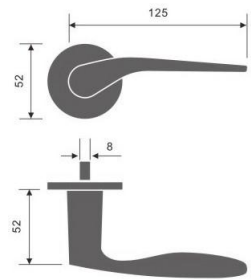

Finish:

- SSS
- PSS

H- Hollow Version

REF: FE31014
FE31014H

Materials: Stainless Steel

- ✓ 8mm Sprung covered rose
- ✓ SS 304 Inner rose
- ✓ Bolt through fixings and SS 304 screws supplied

REF: FE31020
FE31020H

Materials: Stainless Steel

- ✓ 8mm Sprung covered rose
- ✓ SS 304 Inner rose
- ✓ Bolt through fixings and SS 304 screws supplied

Finish:

- SSS
- PSS

H- Hollow Version

Lever Handles

HANDLES

REF: FE30001
FE30001H

Materials: Stainless Steel

- ✓ 8mm Sprung covered rose
- ✓ SS 304 Inner rose
- ✓ Bolt through fixings and SS 304 screws supplied

REF: FE30002
FE30002H

Materials: Stainless Steel

- ✓ 8mm Sprung covered rose
- ✓ SS 304 Inner rose
- ✓ Bolt through fixings and SS 304 screws supplied