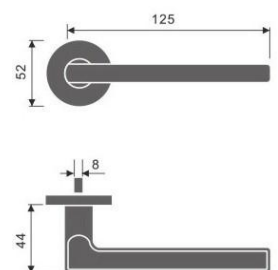

Finish:

- SSS
- PSS

H- Hollow Version

Lever Handles

HANDLES

REF: FE30025
FE30025H

Materials: Stainless Steel

- ✓ 8mm Sprung covered rose
- ✓ SS 304 Inner rose
- ✓ Bolt through fixings and SS 304 screws supplied

REF: FE30027
FE30027H

Materials: Stainless Steel

- ✓ 8mm Sprung covered rose
- ✓ SS 304 Inner rose
- ✓ Bolt through fixings and SS 304 screws supplied

REF: FE30029
FE30029H

Materials: Stainless Steel

- ✓ 8mm Sprung covered rose
- ✓ SS 304 Inner rose
- ✓ Bolt through fixings and SS 304 screws supplied

REF: FE30030
FE30030H

Materials: Stainless Steel

- ✓ 8mm Sprung covered rose
- ✓ SS 304 Inner rose
- ✓ Bolt through fixings and SS 304 screws supplied

Finish:

- SSS
- PSS

H- Hollow Version

Lever Handles

REF: FE31025
FE31025H

Materials: Stainless Steel

- ✓ 8mm Sprung covered rose
- ✓ SS 304 Inner rose
- ✓ Bolt through fixings and SS 304 screws supplied