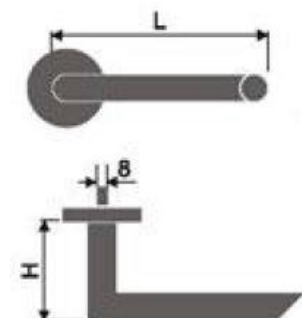

REF: FE31004
FE31004H

Materials: Stainless Steel

- ✓ 8mm Sprung covered rose
- ✓ SS 304 Inner rose
- ✓ Bolt through fixings and SS 304 screws supplied

Finish:
• SSS • PSS

H- Hollow Version

Lever Handles

HANDLES

REF: FE31011
FE31011H

Materials: Stainless Steel

- ✓ 8mm Sprung covered rose
- ✓ SS 304 Inner rose
- ✓ Bolt through fixings and SS 304 screws supplied

REF: FE31012
FE31012H

Materials: Stainless Steel

- ✓ 8mm Sprung covered rose
- ✓ SS 304 Inner rose
- ✓ Bolt through fixings and SS 304 screws supplied

Finish:

- SSS
- PSS

H- Hollow Version

REF: FE31014
FE31014H

Materials: Stainless Steel

- ✓ 8mm Sprung covered rose
- ✓ SS 304 Inner rose
- ✓ Bolt through fixings and SS 304 screws supplied

REF: FE31020
FE31020H

Materials: Stainless Steel

- ✓ 8mm Sprung covered rose
- ✓ SS 304 Inner rose
- ✓ Bolt through fixings and SS 304 screws supplied

Finish:

- SSS
- PSS

H- Hollow Version

Lever Handles

HANDLES

REF: FE30001
FE30001H