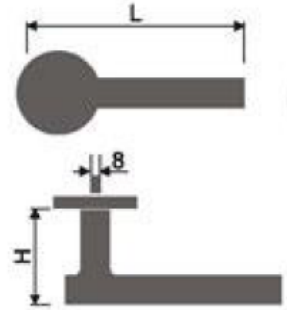

REF: FE31010
FE31010H

Materials: Stainless Steel

- ✓ 8mm Sprung covered rose
- ✓ SS 304 Inner rose
- ✓ Bolt through fixings and SS 304 screws supplied