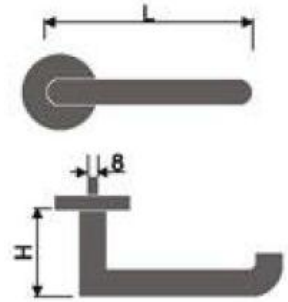

Finish:

- SSS
- PSS

H- Hollow Version

REF: FE31014
FE31014H

Materials: Stainless Steel

- ✓ 8mm Sprung covered rose
- ✓ SS 304 Inner rose
- ✓ Bolt through fixings and SS 304 screws supplied

REF: FE31020
FE31020H

Materials: Stainless Steel

- ✓ 8mm Sprung covered rose
- ✓ SS 304 Inner rose
- ✓ Bolt through fixings and SS 304 screws supplied

Finish:

- SSS
- PSS

H- Hollow Version

Lever Handles

HANDLES

REF: FE30001
FE30001H