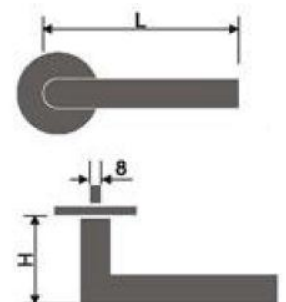

Lever Handles

REF: FE31001
FE31001H

Materials: Stainless Steel

- ✓ 8mm Sprung covered rose
- ✓ SS 304 Inner rose
- ✓ Bolt through fixings and SS 304 screws supplied

REF: FE31002
FE31002H

Materials: Stainless Steel

- ✓ 8mm Sprung covered rose
- ✓ SS 304 Inner rose
- ✓ Bolt through fixings and SS 304 screws supplied

REF: FE31003
FE31003H

Materials: Stainless Steel

- ✓ 8mm Sprung covered rose
- ✓ SS 304 Inner rose
- ✓ Bolt through fixings and SS 304 screws supplied

REF: FE31004
FE31004H

Materials: Stainless Steel

- ✓ 8mm Sprung covered rose
- ✓ SS 304 Inner rose
- ✓ Bolt through fixings and SS 304 screws supplied

Finish:
• SSS • PSS

H- Hollow Version

Lever Handles

HANDLES

REF: FE30030
FE30030H

Materials: Stainless Steel

- ✓ 8mm Sprung covered rose
- ✓ SS 304 Inner rose
- ✓ Bolt through fixings and SS 304 screws supplied

Finish:

- SSS
- PSS

H- Hollow Version

Lever Handles

REF: FE31025
FE31025H