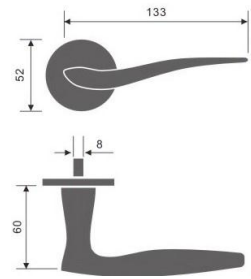

REF: FE30004
FE30004H

Materials: Stainless Steel

- ✓ 8mm Sprung covered rose
- ✓ SS 304 Inner rose
- ✓ Bolt through fixings and SS 304 screws supplied