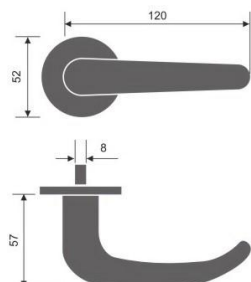

Materials: Stainless Steel

- ✓ 8mm Sprung covered rose
- ✓ SS 304 Inner rose
- ✓ Bolt through fixings and SS 304 screws supplied

Finish:

- SSS
- PSS

H- Hollow Version

Lever Handles

HANDLES

REF: FE30001
FE30001H

Materials: Stainless Steel

- ✓ 8mm Sprung covered rose
- ✓ SS 304 Inner rose
- ✓ Bolt through fixings and SS 304 screws supplied

REF: FE30002
FE30002H

Materials: Stainless Steel

- ✓ 8mm Sprung covered rose
- ✓ SS 304 Inner rose
- ✓ Bolt through fixings and SS 304 screws supplied

REF: FE30003
FE30003H

Materials: Stainless Steel

- ✓ 8mm Sprung covered rose
- ✓ SS 304 Inner rose
- ✓ Bolt through fixings and SS 304 screws supplied

REF: FE30004
FE30004H

Materials: Stainless Steel

- ✓ 8mm Sprung covered rose
- ✓ SS 304 Inner rose
- ✓ Bolt through fixings and SS 304 screws supplied

Finish:

- SSS
- PSS

H- Hollow Version

Lever Handles

HANDLES

REF: FE30025
FE30025H

Materials: Stainless Steel

- ✓ 8mm Sprung covered rose
- ✓ SS 304 Inner rose
- ✓ Bolt through fixings and SS 304 screws supplied