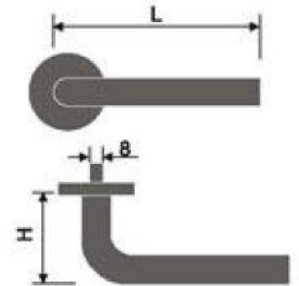

Lever Handles

REF: FE31001
FE31001H

Materials: Stainless Steel

- ✓ 8mm Sprung covered rose
- ✓ SS 304 Inner rose
- ✓ Bolt through fixings and SS 304 screws supplied

REF: FE31002
FE31002H

Materials: Stainless Steel

- ✓ 8mm Sprung covered rose
- ✓ SS 304 Inner rose
- ✓ Bolt through fixings and SS 304 screws supplied

REF: FE31003
FE31003H

Materials: Stainless Steel

- ✓ 8mm Sprung covered rose
- ✓ SS 304 Inner rose
- ✓ Bolt through fixings and SS 304 screws supplied

REF: FE31004
FE31004H

Materials: Stainless Steel

- ✓ 8mm Sprung covered rose
- ✓ SS 304 Inner rose
- ✓ Bolt through fixings and SS 304 screws supplied

Finish:
• SSS • PSS

H- Hollow Version

Lever Handles

HANDLES

Materials: Stainless Steel

- ✓ 8mm Sprung covered rose
- ✓ SS 304 Inner rose
- ✓ Bolt through fixings and SS 304 screws supplied

Finish:

- SSS
- PSS

H- Hollow Version

Lever Handles

HANDLES

REF: FE30001
FE30001H