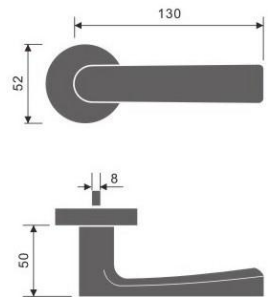

REF: FE30003
FE30003H

Materials: Stainless Steel

- ✓ 8mm Sprung covered rose
- ✓ SS 304 Inner rose
- ✓ Bolt through fixings and SS 304 screws supplied

REF: FE30004
FE30004H

Materials: Stainless Steel

- ✓ 8mm Sprung covered rose
- ✓ SS 304 Inner rose
- ✓ Bolt through fixings and SS 304 screws supplied

Finish:

- SSS
- PSS

H- Hollow Version

Lever Handles

HANDLES

REF: FE30025
FE30025H

Materials: Stainless Steel

- ✓ 8mm Sprung covered rose
- ✓ SS 304 Inner rose
- ✓ Bolt through fixings and SS 304 screws supplied

REF: FE30027
FE30027H

Materials: Stainless Steel

- ✓ 8mm Sprung covered rose
- ✓ SS 304 Inner rose
- ✓ Bolt through fixings and SS 304 screws supplied

REF: FE30029
FE30029H

Materials: Stainless Steel

- ✓ 8mm Sprung covered rose
- ✓ SS 304 Inner rose
- ✓ Bolt through fixings and SS 304 screws supplied

Materials: Stainless Steel

- ✓ 8mm Sprung covered rose
- ✓ SS 304 Inner rose
- ✓ Bolt through fixings and SS 304 screws supplied