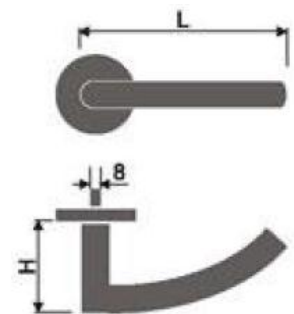

Lever Handles

REF: FE31001
FE31001H

Materials: Stainless Steel

- ✓ 8mm Sprung covered rose
- ✓ SS 304 Inner rose
- ✓ Bolt through fixings and SS 304 screws supplied

REF: FE31002
FE31002H

Materials: Stainless Steel

REF: FE31004
FE31004H

Materials: Stainless Steel

- ✓ 8mm Sprung covered rose
- ✓ SS 304 Inner rose
- ✓ Bolt through fixings and SS 304 screws supplied

Finish:
• SSS • PSS

H- Hollow Version

Lever Handles

HANDLES

REF: FE31009
FE31009H

Materials: Stainless Steel

- ✓ 8mm Sprung covered rose
- ✓ SS 304 Inner rose
- ✓ Bolt through fixings and SS 304 screws supplied

REF: FE31010
FE31010H

Materials: Stainless Steel

- ✓ 8mm Sprung covered rose
- ✓ SS 304 Inner rose
- ✓ Bolt through fixings and SS 304 screws supplied

REF: FE31011
FE31011H

Materials: Stainless Steel

- ✓ 8mm Sprung covered rose
- ✓ SS 304 Inner rose
- ✓ Bolt through fixings and SS 304 screws supplied

REF: FE31012
FE31012H

Materials: Stainless Steel

- ✓ 8mm Sprung covered rose
- ✓ SS 304 Inner rose
- ✓ Bolt through fixings and SS 304 screws supplied