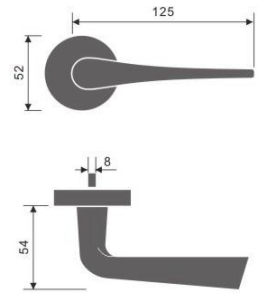

REF: FE30003
FE30003H

Materials: Stainless Steel

- ✓ 8mm Sprung covered rose
- ✓ SS 304 Inner rose
- ✓ Bolt through fixings and SS 304 screws supplied

REF: FE30004
FE30004H

Materials: Stainless Steel

- ✓ 8mm Sprung covered rose
- ✓ SS 304 Inner rose
- ✓ Bolt through fixings and SS 304 screws supplied

Finish:

- SSS
- PSS

H- Hollow Version

Lever Handles

HANDLES

REF: FE30025
FE30025H

Materials: Stainless Steel

- ✓ 8mm Sprung covered rose
- ✓ SS 304 Inner rose
- ✓ Bolt through fixings and SS 304 screws supplied

REF: FE30027
FE30027H

Materials: Stainless Steel

- ✓ 8mm Sprung covered rose
- ✓ SS 304 Inner rose
- ✓ Bolt through fixings and SS 304 screws supplied

REF: FE30029
FE30029H

Materials: Stainless Steel

- ✓ 8mm Sprung covered rose
- ✓ SS 304 Inner rose
- ✓ Bolt through fixings and SS 304 screws supplied

Materials: Stainless Steel

- ✓ 8mm Sprung covered rose
- ✓ SS 304 Inner rose
- ✓ Bolt through fixings and SS 304 screws supplied