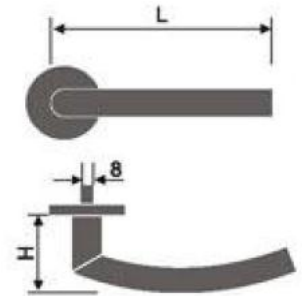

REF: FE31011
FE31011H

Materials: Stainless Steel

- ✓ 8mm Sprung covered rose
- ✓ SS 304 Inner rose
- ✓ Bolt through fixings and SS 304 screws supplied

REF: FE31012
FE31012H

Materials: Stainless Steel

- ✓ 8mm Sprung covered rose
- ✓ SS 304 Inner rose
- ✓ Bolt through fixings and SS 304 screws supplied

Finish:

- SSS
- PSS

H- Hollow Version

REF: FE31014
FE31014H

Materials: Stainless Steel

- ✓ 8mm Sprung covered rose
- ✓ SS 304 Inner rose
- ✓ Bolt through fixings and SS 304 screws supplied

REF: FE31020
FE31020H

Materials: Stainless Steel

- ✓ 8mm Sprung covered rose
- ✓ SS 304 Inner rose
- ✓ Bolt through fixings and SS 304 screws supplied

Finish:

- SSS
- PSS

H- Hollow Version

Lever Handles

HANDLES

REF: FE30001
FE30001H

Materials: Stainless Steel

- ✓ 8mm Sprung covered rose
- ✓ SS 304 Inner rose
- ✓ Bolt through fixings and SS 304 screws supplied

REF: FE30002
FE30002H

Materials: Stainless Steel

- ✓ 8mm Sprung covered rose
- ✓ SS 304 Inner rose
- ✓ Bolt through fixings and SS 304 screws supplied