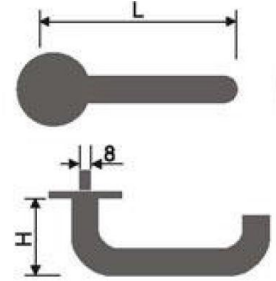

Lever Handles

REF: FE31001
FE31001H

Materials: Stainless Steel

- ✓ 8mm Sprung covered rose
- ✓ SS 304 Inner rose
- ✓ Bolt through fixings and SS 304 screws supplied

REF: FE31002
FE31002H

Materials: Stainless Steel

- ✓ 8mm Sprung covered rose
- ✓ SS 304 Inner rose
- ✓ Bolt through fixings and SS 304 screws supplied

REF: FE31003
FE31003H

Materials: Stainless Steel

- ✓ 8mm Sprung covered rose
- ✓ SS 304 Inner rose
- ✓ Bolt through fixings and SS 304 screws supplied

REF: FE31004
FE31004H

Materials: Stainless Steel

- ✓ 8mm Sprung covered rose
- ✓ SS 304 Inner rose
- ✓ Bolt through fixings and SS 304 screws supplied

Finish:
• SSS • PSS

H- Hollow Version

Lever Handles

HANDLES

Finish:

- SSS
- PSS

H- Hollow Version

Lever Handles

HANDLES

REF: FE30025
FE30025H

Materials: Stainless Steel

- ✓ 8mm Sprung covered rose
- ✓ SS 304 Inner rose
- ✓ Bolt through fixings and SS 304 screws supplied