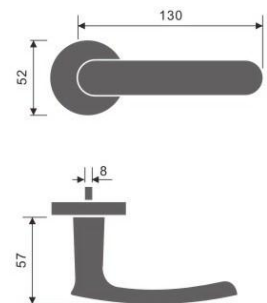

Finish:

- SSS
- PSS

H- Hollow Version

Lever Handles

HANDLES

REF: FE30025
FE30025H

Materials: Stainless Steel

- ✓ 8mm Sprung covered rose
- ✓ SS 304 Inner rose
- ✓ Bolt through fixings and SS 304 screws supplied

REF: FE30027
FE30027H

Materials: Stainless Steel

- ✓ 8mm Sprung covered rose
- ✓ SS 304 Inner rose
- ✓ Bolt through fixings and SS 304 screws supplied

REF: FE30029
FE30029H

Materials: Stainless Steel

- ✓ 8mm Sprung covered rose
- ✓ SS 304 Inner rose
- ✓ Bolt through fixings and SS 304 screws supplied

REF: FE30030
FE30030H

Materials: Stainless Steel

- ✓ 8mm Sprung covered rose
- ✓ SS 304 Inner rose
- ✓ Bolt through fixings and SS 304 screws supplied

Finish:

- SSS
- PSS

H- Hollow Version

Lever Handles

REF: FE31025
FE31025H

Materials: Stainless Steel

- ✓ 8mm Sprung covered rose
- ✓ SS 304 Inner rose
- ✓ Bolt through fixings and SS 304 screws supplied