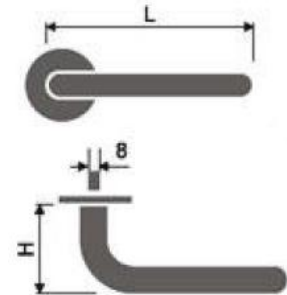

Lever Handles

REF: FE31001
FE31001H

Materials: Stainless Steel

- ✓ 8mm Sprung covered rose
- ✓ SS 304 Inner rose
- ✓ Bolt through fixings and SS 304 screws supplied

REF: FE31002
FE31002H

Materials: Stainless Steel

REF: FE31004
FE31004H

Materials: Stainless Steel

- ✓ 8mm Sprung covered rose
- ✓ SS 304 Inner rose
- ✓ Bolt through fixings and SS 304 screws supplied

Finish:
• SSS • PSS

H- Hollow Version

Lever Handles

HANDLES

REF: FE31009
FE31009H

Materials: Stainless Steel

- ✓ 8mm Sprung covered rose
- ✓ SS 304 Inner rose
- ✓ Bolt through fixings and SS 304 screws supplied

REF: FE31010
FE31010H

Materials: Stainless Steel

- ✓ 8mm Sprung covered rose
- ✓ SS 304 Inner rose
- ✓ Bolt through fixings and SS 304 screws supplied

REF: FE31011
FE31011H

Materials: Stainless Steel

- ✓ 8mm Sprung covered rose
- ✓ SS 304 Inner rose
- ✓ Bolt through fixings and SS 304 screws supplied

REF: FE31012
FE31012H

Materials: Stainless Steel

- ✓ 8mm Sprung covered rose
- ✓ SS 304 Inner rose
- ✓ Bolt through fixings and SS 304 screws supplied