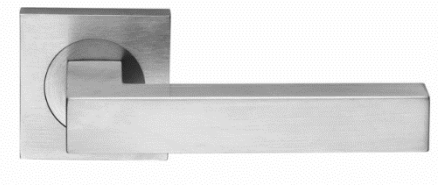

Materials: Stainless Steel

- ✓ 8mm Sprung covered rose
- ✓ SS 304 Inner rose
- ✓ Bolt through fixings and SS 304 screws supplied

Finish:

- SSS
- PSS

H- Hollow Version

Lever Handles

HANDLES

REF: FE30001
FE30001H

REF: FE30027
FE30027H

Materials: Stainless Steel

- ✓ 8mm Sprung covered rose
- ✓ SS 304 Inner rose
- ✓ Bolt through fixings and SS 304 screws supplied

REF: FE30029
FE30029H

Materials: Stainless Steel

- ✓ 8mm Sprung covered rose
- ✓ SS 304 Inner rose
- ✓ Bolt through fixings and SS 304 screws supplied

REF: FE30030
FE30030H

Materials: Stainless Steel

- ✓ 8mm Sprung covered rose
- ✓ SS 304 Inner rose
- ✓ Bolt through fixings and SS 304 screws supplied

Finish:

- SSS
- PSS

H- Hollow Version

Lever Handles

REF: FE31025
FE31025H

Materials: Stainless Steel

- ✓ 8mm Sprung covered rose
- ✓ SS 304 Inner rose
- ✓ Bolt through fixings and SS 304 screws supplied