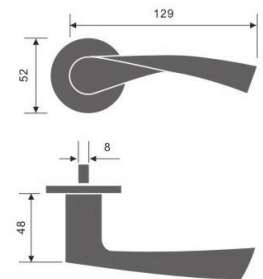

Materials: Stainless Steel

- ✓ 8mm Sprung covered rose
- ✓ SS 304 Inner rose
- ✓ Bolt through fixings and SS 304 screws supplied

Finish:

- SSS
- PSS

H- Hollow Version

Lever Handles

HANDLES

REF: FE30001
FE30001H

Materials: Stainless Steel

- ✓ 8mm Sprung covered rose
- ✓ SS 304 Inner rose
- ✓ Bolt through fixings and SS 304 screws supplied

REF: FE30002
FE30002H

Materials: Stainless Steel

- ✓ 8mm Sprung covered rose
- ✓ SS 304 Inner rose
- ✓ Bolt through fixings and SS 304 screws supplied

REF: FE30003
FE30003H

Materials: Stainless Steel

- ✓ 8mm Sprung covered rose
- ✓ SS 304 Inner rose
- ✓ Bolt through fixings and SS 304 screws supplied

REF: FE30004
FE30004H

Materials: Stainless Steel

- ✓ 8mm Sprung covered rose
- ✓ SS 304 Inner rose
- ✓ Bolt through fixings and SS 304 screws supplied