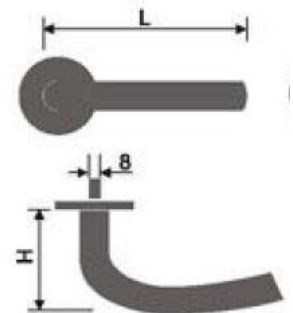

Lever Handles

REF: FE31001
FE31001H

Materials: Stainless Steel

- ✓ 8mm Sprung covered rose
- ✓ SS 304 Inner rose
- ✓ Bolt through fixings and SS 304 screws supplied

REF: FE31002
FE31002H

Materials: Stainless Steel

- ✓ 8mm Sprung covered rose
- ✓ SS 304 Inner rose
- ✓ Bolt through fixings and SS 304 screws supplied

REF: FE31003
FE31003H

Materials: Stainless Steel

- ✓ 8mm Sprung covered rose
- ✓ SS 304 Inner rose
- ✓ Bolt through fixings and SS 304 screws supplied

REF: FE31004
FE31004H

Materials: Stainless Steel

- ✓ 8mm Sprung covered rose
- ✓ SS 304 Inner rose
- ✓ Bolt through fixings and SS 304 screws supplied

Finish:
• SSS • PSS

H- Hollow Version

Lever Handles

HANDLES

REF: FE30030
FE30030H

Materials: Stainless Steel

- ✓ 8mm Sprung covered rose
- ✓ SS 304 Inner rose
- ✓ Bolt through fixings and SS 304 screws supplied

Finish:

- SSS
- PSS

H- Hollow Version

Lever Handles

REF: FE31025
FE31025H