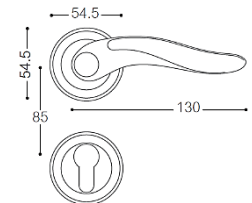

REF: FE3504

Finish: 101-PB

- ✓ 8mm Sprung covered rose
- ✓ SS 304 Inner rose
- ✓ Bolt through fixings and SS 304 screws supplied

FINISHES:

- 101-PB
- 305-ACB

REF: FE3505

Finish: 301-KB

- ✓ 8mm Sprung covered rose
- ✓ SS 304 Inner rose
- ✓ Bolt through fixings and SS 304 screws supplied

FINISHES:

- 301-KB
- 305-ACB

REF: FE3506

Finish: 301-KB

- ✓ 8mm Sprung covered rose
- ✓ SS 304 Inner rose
- ✓ Bolt through fixings and SS 304 screws supplied

FINISHES:

- 301-KB
- 305-ACB

REF: FE3202

Finish: 305-ACB

- ✓ 8mm Sprung covered rose
- ✓ SS 304 Inner rose
- ✓ Bolt through fixings and SS 304 screws supplied

FINISHES:

- 301-KB
- 305-ACB