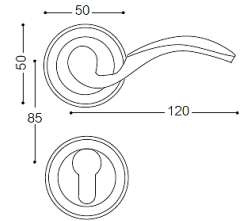

REF: FE3504

Finish: 101-PB

- ✓ 8mm Sprung covered rose
- ✓ SS 304 Inner rose
- ✓ Bolt through fixings and SS 304 screws supplied

FINISHES:

- 101-PB
- 305-ACB

REF: FE3505

Finish: 301-KB

- ✓ 8mm Sprung covered rose
- ✓ SS 304 Inner rose
- ✓ Bolt through fixings and SS 304 screws supplied

FINISHES:

- 301-KB
- 305-ACB

REF: FE3506

Finish: 301-KB

- ✓ 8mm Sprung covered rose
- ✓ SS 304 Inner rose
- ✓ Bolt through fixings and SS 304 screws supplied

FINISHES:

- 301-KB
- 305-ACB

REF: FE3202

Finish: 305-ACB

- ✓ 8mm Sprung covered rose
- ✓ SS 304 Inner rose
- ✓ Bolt through fixings and SS 304 screws supplied

FINISHES:

- 301-KB
- 305-ACB