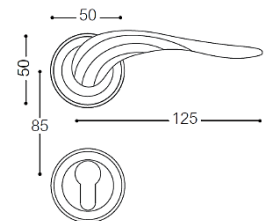

REF: FE3504

Finish: 101-PB

- ✓ 8mm Sprung covered rose
- ✓ SS 304 Inner rose
- ✓ Bolt through fixings and SS 304 screws supplied

FINISHES:

- 101-PB
- 305-ACB

REF: FE3505

Finish: 301-KB

- ✓ 8mm Sprung covered rose
- ✓ SS 304 Inner rose
- ✓ Bolt through fixings and SS 304 screws supplied

FINISHES:

- 301-KB
- 305-ACB

REF: FE3506

Finish: 301-KB

- ✓ 8mm Sprung covered rose
- ✓ SS 304 Inner rose
- ✓ Bolt through fixings and SS 304 screws supplied

FINISHES:

- 301-KB
- 305-ACB

REF: FE3202

Finish: 305-ACB

- ✓ 8mm Sprung covered rose
- ✓ SS 304 Inner rose
- ✓ Bolt through fixings and SS 304 screws supplied

FINISHES:

- 301-KB
- 305-ACB