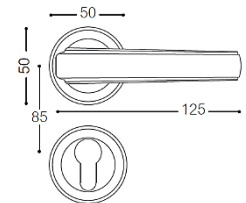

REF: FE3504

Finish: 101-PB

- ✓ 8mm Sprung covered rose
- ✓ SS 304 Inner rose
- ✓ Bolt through fixings and SS 304 screws supplied

FINISHES:

- 101-PB
- 305-ACB

REF: FE3505

Finish: 301-KB

- ✓ 8mm Sprung covered rose
- ✓ SS 304 Inner rose
- ✓ Bolt through fixings and SS 304 screws supplied

FINISHES:

- 301-KB
- 305-ACB

REF: FE3506

Finish: 301-KB

- ✓ 8mm Sprung covered rose
- ✓ SS 304 Inner rose
- ✓ Bolt through fixings and SS 304 screws supplied

FINISHES:

- 301-KB
- 305-ACB

REF: FE3202

Finish: 305-ACB

- ✓ 8mm Sprung covered rose
- ✓ SS 304 Inner rose
- ✓ Bolt through fixings and SS 304 screws supplied

FINISHES:

- 301-KB
- 305-ACB