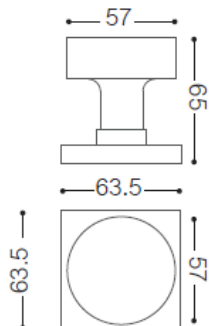

Knobs

REF: FE38004

Reference	Specification	Material
FE38004	Dia.50/55/65mm	Stainless Steel

REF: FE38006

Reference	Specification	Material
FE38006	Dia.50/55mm	Stainless Steel

REF: FE224

Reference	Specification	Finish
FE224	Dia.57 X 65mm	103-PC, 304-ORBH, 332-CB

REF: FE226

Reference	Specification	Finish
FE38004	Dia.57 X 60.5mm	103-PC, 304-ORBH, 332-CB

KNOBS