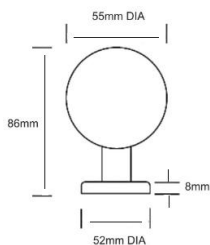

Knobs

REF: FE38004

Reference	Specification	Material
FE38004	Dia.50/55/65mm	Stainless Steel

REF: FE38006

Reference	Specification	Material
FE38006	Dia.50/55mm	Stainless Steel

REF: FE224

Reference	Specification	Finish
FE224	Dia.57 X 65mm	103-PC, 304-ORBH, 332-CB

REF: FE226

Reference	Specification	Finish
FE38004	Dia.57 X 60.5mm	103-PC, 304-ORBH, 332-CB

KNOBS