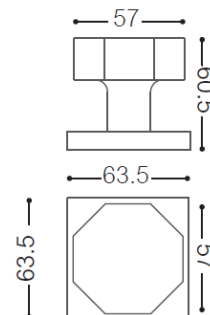

Knobs

REF: FE38004

Reference	Specification	Material
FE38004	Dia.50/55/65mm	Stainless Steel

REF: FE38006

Reference	Specification	Material
FE38006	Dia.50/55mm	Stainless Steel

REF: FE224

Reference	Specification	Finish
FE224	Dia.57 X 65mm	103-PC, 304-ORBH, 332-CB

REF: FE226

Reference	Specification	Finish
FE38004	Dia.57 X 60.5mm	103-PC, 304-ORBH, 332-CB

KNOBS