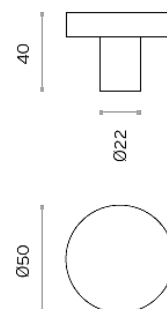

Knobs

REF: FE38004

Reference	Specification	Material
FE38004	Dia.50/55/65mm	Stainless Steel

REF: FE38006

Reference	Specification	Material
FE38006	Dia.50/55mm	Stainless Steel

REF: FE224

Reference	Specification	Finish
FE224	Dia.57 X 65mm	103-PC, 304-ORBH, 332-CB

REF: FE226

Reference	Specification	Finish
FE38004	Dia.57 X 60.5mm	103-PC, 304-ORBH, 332-CB

KNOBS