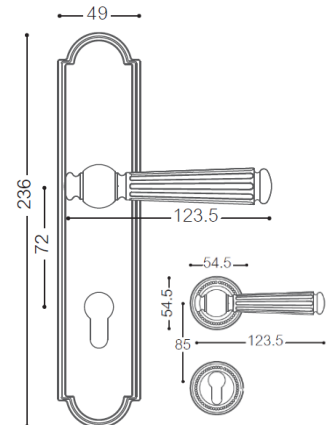

European Classical Style Handles

FE5502

FE5504

REF: FE5502 & FE5504

Finish: 403-EG

Type:

- ✓ Handle on plate
- ✓ Lever Handle on rose with escutcheon
- ✓ Bolt through fixings and SS 304 screws supplied

FINISHES:

- 403-EG
- 305-ACB

FE5602

FE5604

REF: FE5602 & FE5604

Finish: 403-EG

Type:

- ✓ Handle on plate
- ✓ Lever Handle on rose with escutcheon
- ✓ Bolt through fixings and SS 304 screws supplied

FINISHES:

FINISHES:

- 332-CB
- 305-ACB

FE2704

FE1704

REF: FE2704 & FE1704

Finish: 302-AB

Type:

- ✓ Handle on plate
- ✓ Lever Handle on rose with escutcheon
- ✓ Bolt through fixings and SS 304 screws supplied

FINISHES:

- 302-AB

FE3513

FE1513

REF: FE3513 & FE1513

Finish: 101-PC

Type:

- ✓ Handle on plate
- ✓ Lever Handle on rose with escutcheon
- ✓ Bolt through fixings and SS 304 screws supplied