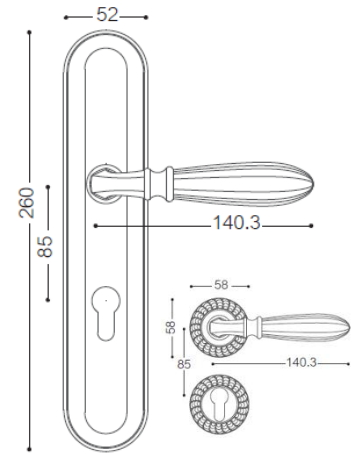

- 403-EG
- 305-ACB

FE5602

FE5604

REF: FE5602 & FE5604

Finish: 403-EG

Type:

- ✓ Handle on plate
- ✓ Lever Handle on rose with escutcheon
- ✓ Bolt through fixings and SS 304 screws supplied

FINISHES:

FINISHES:

- 202-PVDN
- 305-ACB

FE5902

REF: FE5902

Finish: 403-EG

Type:

- ✓ Handle on plate
- ✓ Lever Handle on rose with escutcheon
- ✓ Bolt through fixings and SS 304 screws supplied

FINISHES:

- 403-EG
- 305-ACB

**H
A
N
D
L
E
S**

FE8402

FE8404

REF: FE8402 & FE8404

Finish: 304-ORBH

Type:

- ✓ Handle on plate
- ✓ Lever Handle on rose with escutcheon
- ✓ Bolt through fixings and SS 304 screws supplied

FINISHES:

- 304-ORBH
- 305-ACB

FE8602

FE8604

REF: FE8602 & FE8604

Finish: 305-ACB

Type:

- ✓ Handle on plate
- ✓ Lever Handle on rose with escutcheon
- ✓ Bolt through fixings and SS 304 screws supplied