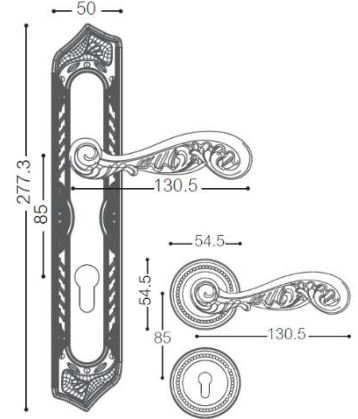

European Classical Style Handles

FE5502

FE5504

REF: FE5502 & FE5504

Finish: 403-EG

Type:

- ✓ Handle on plate
- ✓ Lever Handle on rose with escutcheon
- ✓ Bolt through fixings and SS 304 screws supplied

FINISHES:

- 403-EG
- 305-ACB

FE5602

FE5604

REF: FE5602 & FE5604

Finish: 403-EG

Type:

- ✓ Handle on plate
- ✓ Lever Handle on rose with escutcheon
- ✓ Bolt through fixings and SS 304 screws supplied

FINISHES:

- 403-EG
- 305-ACB

HANDLES

FE5702

FE5704

REF: FE5702 & FE5704

Finish: 403-EG

Type:

- ✓ Handle on plate
- ✓ Lever Handle on rose with escutcheon
- ✓ Bolt through fixings and SS 304 screws supplied

FINISHES:

- 403-EG
- 305-ACB

FE5802

FE5804

REF: FE5802 & FE5804

Finish: 202-PVDN

Type:

- ✓ Handle on plate
- ✓ Lever Handle on rose with escutcheon
- ✓ Bolt through fixings and SS 304 screws supplied