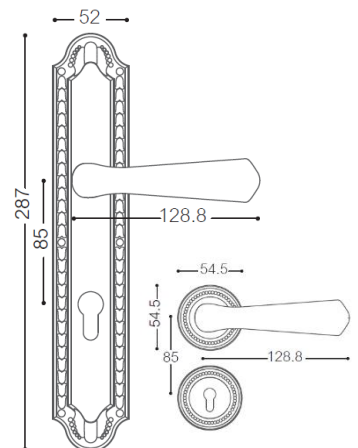

European Classical Style Handles

FE5502

FE5504

REF: FE5502 & FE5504

Finish: 403-EG

Type:

- ✓ Handle on plate
- ✓ Lever Handle on rose with escutcheon
- ✓ Bolt through fixings and SS 304 screws supplied

FINISHES:

- 403-EG
- 305-ACB

FE5602

FE5604

REF: FE5602 & FE5604

Finish: 403-EG

Type:

- ✓ Handle on plate
- ✓ Lever Handle on rose with escutcheon
- ✓ Bolt through fixings and SS 304 screws supplied

FINISHES:

- 403-EG
- 305-ACB

HANDLES

FE5702

FE5704

REF: FE5702 & FE5704

Finish: 403-EG

Type:

- ✓ Handle on plate
- ✓ Lever Handle on rose with escutcheon
- ✓ Bolt through fixings and SS 304 screws supplied

FINISHES:

- 403-EG
- 305-ACB

FE5802

FE5804

REF: FE5802 & FE5804

Finish: 202-PVDN

Type:

- ✓ Handle on plate
- ✓ Lever Handle on rose with escutcheon
- ✓ Bolt through fixings and SS 304 screws supplied