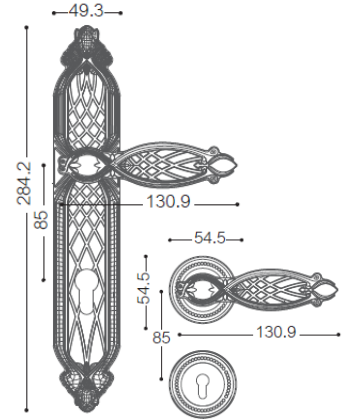

European Classical Style Handles

FE5502

FE5504

REF: FE5502 & FE5504

Finish: 403-EG

Type:

- ✓ Handle on plate
- ✓ Lever Handle on rose with escutcheon
- ✓ Bolt through fixings and SS 304 screws supplied

FINISHES:

- 403-EG
- 305-ACB

FE5602

FE5604

REF: FE5602 & FE5604

Finish: 403-EG

Type:

- ✓ Handle on plate
- ✓ Lever Handle on rose with escutcheon
- ✓ Bolt through fixings and SS 304 screws supplied

FINISHES:

- 403-EG
- 305-ACB

HANDLES

FE5702

FE5704

REF: FE5702 & FE5704

Finish: 403-EG

Type:

- ✓ Handle on plate
- ✓ Lever Handle on rose with escutcheon
- ✓ Bolt through fixings and SS 304 screws supplied

FINISHES:

- 403-EG
- 305-ACB

FE5802

FE5804

REF: FE5802 & FE5804

Finish: 202-PVDN

Type:

- ✓ Handle on plate
- ✓ Lever Handle on rose with escutcheon
- ✓ Bolt through fixings and SS 304 screws supplied