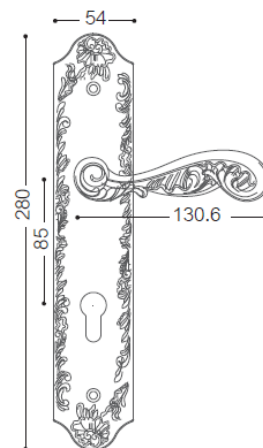

European Classical Style Handles

FE5502

FE5504

REF: FE5502 & FE5504

Finish: 403-EG

Type:

- ✓ Handle on plate
- ✓ Lever Handle on rose with escutcheon
- ✓ Bolt through fixings and SS 304 screws supplied

FINISHES:

- 403-EG
- 305-ACB

FE5602

FE5604

REF: FE5602 & FE5604

Finish: 403-EG

Type:

- ✓ Handle on plate
- ✓ Lever Handle on rose with escutcheon
- ✓ Bolt through fixings and SS 304 screws supplied

FINISHES:

FINISHES:

- 403-EG
- 305-ACB

FE5802

FE5804

REF: FE5802 & FE5804

Finish: 202-PVDN

Type:

- ✓ Handle on plate
- ✓ Lever Handle on rose with escutcheon
- ✓ Bolt through fixings and SS 304 screws supplied

FINISHES:

- 202-PVDN
- 305-ACB

FE5902

REF: FE5902

Finish: 403-EG

Type:

- ✓ Handle on plate
- ✓ Lever Handle on rose with escutcheon
- ✓ Bolt through fixings and SS 304 screws supplied

FINISHES: