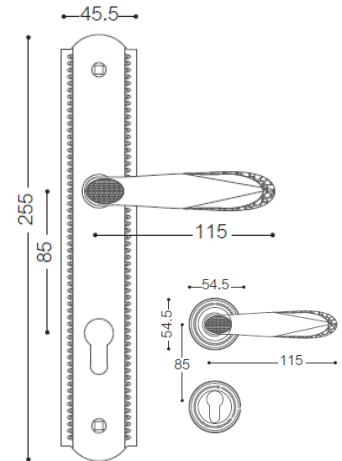

- 403-EG
- 305-ACB

FE5602

FE5604

REF: FE5602 & FE5604

Finish: 403-EG

Type:

- ✓ Handle on plate
- ✓ Lever Handle on rose with escutcheon
- ✓ Bolt through fixings and SS 304 screws supplied

FINISHES:

FINISHES:

- 332-CB
- 305-ACB

FE2704

FE1704

REF: FE2704 & FE1704

Finish: 302-AB

Type:

- ✓ Handle on plate
- ✓ Lever Handle on rose with escutcheon
- ✓ Bolt through fixings and SS 304 screws supplied

FINISHES:

- 302-AB

FE3513

FE1513

REF: FE3513 & FE1513

Finish: 101-PC

Type:

- ✓ Handle on plate
- ✓ Lever Handle on rose with escutcheon
- ✓ Bolt through fixings and SS 304 screws supplied