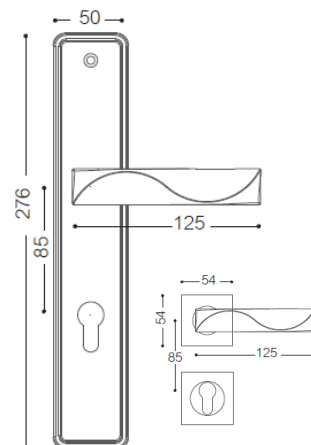

European Classical Style Handles

FE5502

FE5504

REF: FE5502 & FE5504

Finish: 403-EG

Type:

- ✓ Handle on plate
- ✓ Lever Handle on rose with escutcheon
- ✓ Bolt through fixings and SS 304 screws supplied

FINISHES:

- 403-EG
- 305-ACB

FE5602

FE5604

REF: FE5602 & FE5604

Finish: 403-EG

Type:

- ✓ Handle on plate
- ✓ Lever Handle on rose with escutcheon
- ✓ Bolt through fixings and SS 304 screws supplied

FINISHES:

FINISHES:

- 202-PVDN
- 305-ACB

FE5902

REF: FE5902

Finish: 403-EG

Type:

- ✓ Handle on plate
- ✓ Lever Handle on rose with escutcheon
- ✓ Bolt through fixings and SS 304 screws supplied

FINISHES:

- 403-EG
- 305-ACB

**H
A
N
D
L
E
S**

FE8402

FE8404

REF: FE8402 & FE8404

Finish: 304-ORBH

Type:

- ✓ Handle on plate
- ✓ Lever Handle on rose with escutcheon
- ✓ Bolt through fixings and SS 304 screws supplied