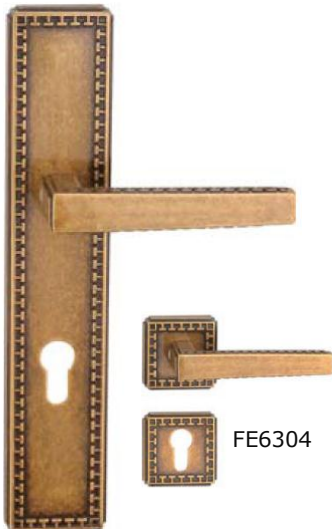

FE6302

FE6304

REF: FE6302-FE6304

Finish: 332-CB

Type:

- ✓ Handle on plate
- ✓ Lever Handle on rose with escutcheon
- ✓ Bolt through fixings and SS 304 screws supplied