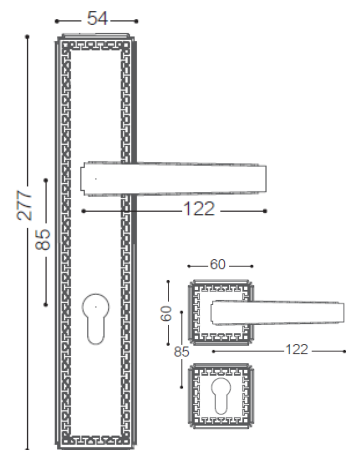

- 403-EG
- 305-ACB

FE5602

FE5604

REF: FE5602 & FE5604

Finish: 403-EG

Type:

- ✓ Handle on plate
- ✓ Lever Handle on rose with escutcheon
- ✓ Bolt through fixings and SS 304 screws supplied

FINISHES:

- 403-EG
- 305-ACB

**H
A
N
D
L
E
S**

FE8402

FE8404

REF: FE8402 & FE8404

Finish: 304-ORBH

Type:

- ✓ Handle on plate
- ✓ Lever Handle on rose with escutcheon
- ✓ Bolt through fixings and SS 304 screws supplied

FINISHES:

- 332-CB
- 305-ACB

FE6302

FE6304

REF: FE6302-FE6304

Finish: 332-CB

Type:

- ✓ Handle on plate
- ✓ Lever Handle on rose with escutcheon
- ✓ Bolt through fixings and SS 304 screws supplied

FINISHES:

- 332-CB
- 305-ACB

FE2704

FE1704

REF: FE2704 & FE1704

Finish: 302-AB

Type:

- ✓ Handle on plate
- ✓ Lever Handle on rose with escutcheon
- ✓ Bolt through fixings and SS 304 screws supplied