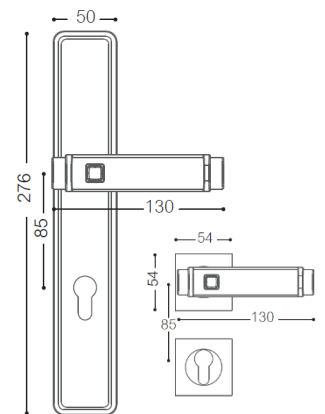

European Classical Style Handles

FE5502

FE5504

REF: FE5502 & FE5504

Finish: 403-EG

Type:

- ✓ Handle on plate
- ✓ Lever Handle on rose with escutcheon
- ✓ Bolt through fixings and SS 304 screws supplied

FINISHES:

- 403-EG
- 305-ACB

FE5602

FE5604

REF: FE5602 & FE5604

Finish: 403-EG

Type:

- ✓ Handle on plate
- ✓ Lever Handle on rose with escutcheon
- ✓ Bolt through fixings and SS 304 screws supplied

FINISHES:

- 403-EG
- 305-ACB

HANDLES

FE5702

FE5704

REF: FE5702 & FE5704

Finish: 403-EG

Type:

- ✓ Handle on plate
- ✓ Lever Handle on rose with escutcheon
- ✓ Bolt through fixings and SS 304 screws supplied

FINISHES:

- 403-EG
- 305-ACB

FE5802

FE5804

REF: FE5802 & FE5804

Finish: 202-PVDN

Type:

- ✓ Handle on plate
- ✓ Lever Handle on rose with escutcheon
- ✓ Bolt through fixings and SS 304 screws supplied