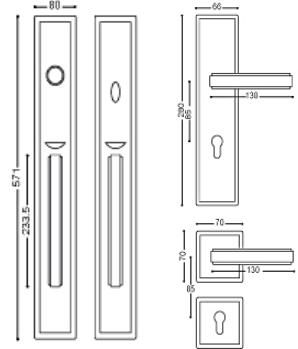

Type:

- ✓ Handle on plate
- ✓ Lever Handle on rose with escutcheon
- ✓ Bolt through fixings and SS 304 screws supplied

FINISHES:

- 332-CB
- 305-ACB

REF: FE8001 & FE8004

Finish: 305-ACB

Type:

- ✓ Handle on plate
- ✓ Lever Handle on rose with escutcheon
- ✓ Bolt through fixings and SS 304 screws supplied

FINISHES:

- 308-DAN
- 305-ACB

REF: FE3800-FE3806

Finish: 304-ORBH

Type:

- ✓ Handle on plate
- ✓ Lever Handle on rose with escutcheon
- ✓ Bolt through fixings and SS 304 screws supplied

FINISHES:

- 103-PC
- 201-PVD
- 304-ORBH
- 305-ACB

HANDLES

FE8730

FE8706

FE8704

REF: FE8704-FE8730

Finish: 305-ACB & 101-PB

Type:

- ✓ Handle on plate
- ✓ Lever Handle on rose with escutcheon
- ✓ Bolt through fixings and SS 304 screws supplied

- ✓ Handle on plate
- ✓ Lever Handle on rose with escutcheon
- ✓ Bolt through fixings and SS 304 screws supplied

FINISHES:

- 103-PC
- 101-PB

HANDLES