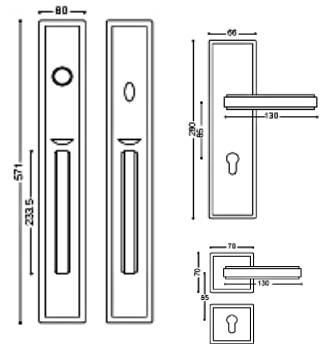

Type:

- ✓ Handle on plate
- ✓ Lever Handle on rose with escutcheon
- ✓ Bolt through fixings and SS 304 screws supplied

FINISHES:

- 332-CB
- 305-ACB

REF: FE8001 & FE8004

Finish: 305-ACB

Type:

- ✓ Handle on plate
- ✓ Lever Handle on rose with escutcheon
- ✓ Bolt through fixings and SS 304 screws supplied

FINISHES:

- 308-DAN
- 305-ACB

REF: FE3800-FE3806

Finish: 304-ORBH

Type:

- ✓ Handle on plate
- ✓ Lever Handle on rose with escutcheon
- ✓ Bolt through fixings and SS 304 screws supplied

FINISHES:

- 103-PC
- 201-PVD
- 304-ORBH
- 305-ACB

HANDLES

FE8730

FE8706

FE8704

REF: FE8704-FE8730

Finish: 305-ACB & 101-PB

Type:

- ✓ Handle on plate
- ✓ Lever Handle on rose with escutcheon
- ✓ Bolt through fixings and SS 304 screws supplied

- ✓ Handle on plate
- ✓ Lever Handle on rose with escutcheon
- ✓ Bolt through fixings and SS 304 screws supplied

FINISHES:

- 103-PC
- 101-PB

HANDLES