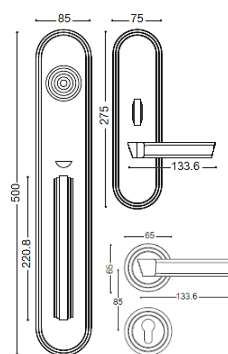

FE5230

REF: FE5230-FE5206

Finish: 303-SBD

Type:

- ✓ Handle on plate
- ✓ Lever Handle on rose with escutcheon
- ✓ Bolt through fixings and SS 304 screws supplied

FINISHES:

- 303-SBD

FE8301

REF: FE8301 & FE8304

Finish: 305-ACB

Type:

- ✓ Handle on plate
- ✓ Lever Handle on rose with escutcheon
- ✓ Bolt through fixings and SS 304 screws supplied

FINISHES:

- 103-PC
- 305-ACB

REF: FE5300-FE5306

Finish: 332-CB

Type:

- ✓ Handle on plate
- ✓ Lever Handle on rose with escutcheon
- ✓ Bolt through fixings and SS 304 screws supplied

FINISHES:

- 332-CB
- 305-ACB

REF: FE8001 & FE8004

Finish: 305-ACB

Type:

- ✓ Handle on plate
- ✓ Lever Handle on rose with escutcheon
- ✓ Bolt through fixings and SS 304 screws supplied

HANDLES

FE8730

FE8706

FE8704

REF: FE8704-FE8730

Finish: 305-ACB & 101-PB

Type:

- ✓ Handle on plate
- ✓ Lever Handle on rose with escutcheon
- ✓ Bolt through fixings and SS 304 screws supplied