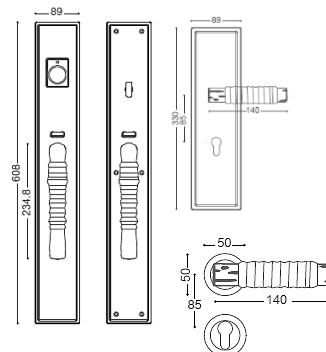

FE5230

REF: FE5230-FE5206

Finish: 303-SBD

Type:

- ✓ Handle on plate
- ✓ Lever Handle on rose with escutcheon
- ✓ Bolt through fixings and SS 304 screws supplied

FINISHES:

- 303-SBD

FE8301

REF: FE8301 & FE8304

Finish: 305-ACB

Type:

- ✓ Handle on plate
- ✓ Lever Handle on rose with escutcheon
- ✓ Bolt through fixings and SS 304 screws supplied

FINISHES:

- 103-PC
- 305-ACB

REF: FE5300-FE5306

Finish: 332-CB

Type:

- ✓ Handle on plate
- ✓ Lever Handle on rose with escutcheon
- ✓ Bolt through fixings and SS 304 screws supplied

FINISHES:

- 332-CB
- 305-ACB

REF: FE8001 & FE8004

Finish: 305-ACB

Type:

- ✓ Handle on plate
- ✓ Lever Handle on rose with escutcheon
- ✓ Bolt through fixings and SS 304 screws supplied

HANDLES

FE8730

FE8706

FE8704

REF: FE8704-FE8730

Finish: 305-ACB & 101-PB

Type:

- ✓ Handle on plate
- ✓ Lever Handle on rose with escutcheon
- ✓ Bolt through fixings and SS 304 screws supplied