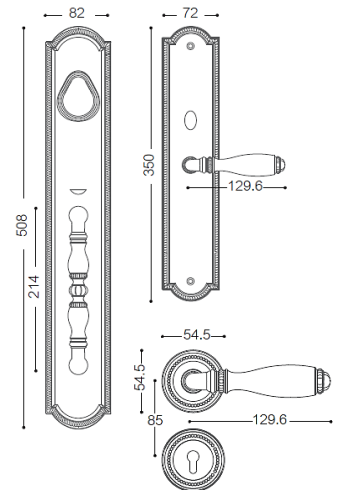

FE5230

REF: FE5230-FE5206

Finish: 303-SBD

Type:

- ✓ Handle on plate
- ✓ Lever Handle on rose with escutcheon
- ✓ Bolt through fixings and SS 304 screws supplied

FINISHES:

- 303-SBD

FE8301

REF: FE8301 & FE8304

Finish: 305-ACB

Type:

- ✓ Handle on plate
- ✓ Lever Handle on rose with escutcheon
- ✓ Bolt through fixings and SS 304 screws supplied

FINISHES:

- 103-PC
- 305-ACB

REF: FE5300-FE5306

Finish: 332-CB

Type:

- ✓ Handle on plate
- ✓ Lever Handle on rose with escutcheon
- ✓ Bolt through fixings and SS 304 screws supplied

FINISHES:

- 332-CB
- 305-ACB

REF: FE8001 & FE8004

Finish: 305-ACB

Type:

- ✓ Handle on plate
- ✓ Lever Handle on rose with escutcheon
- ✓ Bolt through fixings and SS 304 screws supplied

FINISHES:

- 308-DAN
- 305-ACB

REF: FE3800-FE3806

Finish: 304-ORBH

Type:

- ✓ Handle on plate
- ✓ Lever Handle on rose with escutcheon
- ✓ Bolt through fixings and SS 304 screws supplied

FINISHES:

- 103-PC
- 201-PVD
- 304-ORBH
- 305-ACB