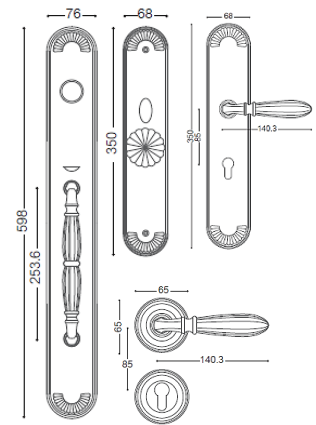

FE5230

REF: FE5230-FE5206

Finish: 303-SBD

Type:

- ✓ Handle on plate
- ✓ Lever Handle on rose with escutcheon
- ✓ Bolt through fixings and SS 304 screws supplied

FINISHES:

- 303-SBD

FE8301

REF: FE8301 & FE8304

Finish: 305-ACB

Type:

- ✓ Handle on plate
- ✓ Lever Handle on rose with escutcheon
- ✓ Bolt through fixings and SS 304 screws supplied

FINISHES:

- 103-PC
- 305-ACB

REF: FE5300-FE5306

Finish: 332-CB

Type:

- ✓ Handle on plate
- ✓ Lever Handle on rose with escutcheon
- ✓ Bolt through fixings and SS 304 screws supplied

FINISHES:

- 332-CB
- 305-ACB

REF: FE8001 & FE8004

Finish: 305-ACB

Type:

- ✓ Handle on plate
- ✓ Lever Handle on rose with escutcheon
- ✓ Bolt through fixings and SS 304 screws supplied

FINISHES:

- 308-DAN
- 305-ACB

REF: FE3800-FE3806

Finish: 304-ORBH

Type:

- ✓ Handle on plate
- ✓ Lever Handle on rose with escutcheon
- ✓ Bolt through fixings and SS 304 screws supplied

FINISHES:

- 103-PC
- 201-PVD
- 304-ORBH
- 305-ACB