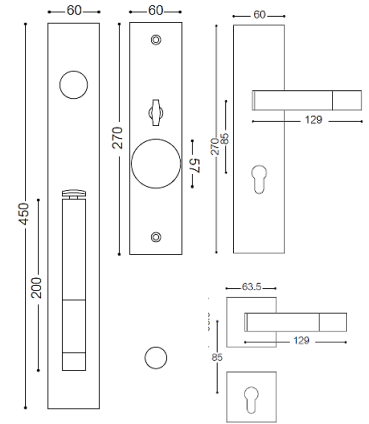

FE5230

REF: FE5230-FE5206

Finish: 303-SBD

Type:

- ✓ Handle on plate
- ✓ Lever Handle on rose with escutcheon
- ✓ Bolt through fixings and SS 304 screws supplied

FINISHES:

- 303-SBD

FE8301

Type:

- ✓ Handle on plate
- ✓ Lever Handle on rose with escutcheon
- ✓ Bolt through fixings and SS 304 screws supplied

FINISHES:

- 332-CB
- 305-ACB

REF: FE8001 & FE8004

Finish: 305-ACB

Type:

- ✓ Handle on plate
- ✓ Lever Handle on rose with escutcheon
- ✓ Bolt through fixings and SS 304 screws supplied

FINISHES:

- 308-DAN
- 305-ACB

REF: FE3800-FE3806

Finish: 304-ORBH

Type:

- ✓ Handle on plate
- ✓ Lever Handle on rose with escutcheon
- ✓ Bolt through fixings and SS 304 screws supplied

FINISHES:

- 103-PC
- 201-PVD
- 304-ORBH
- 305-ACB

HANDLES

FE8730

FE8706

FE8704

REF: FE8704-FE8730

Finish: 305-ACB & 101-PB

Type:

- ✓ Handle on plate
- ✓ Lever Handle on rose with escutcheon
- ✓ Bolt through fixings and SS 304 screws supplied