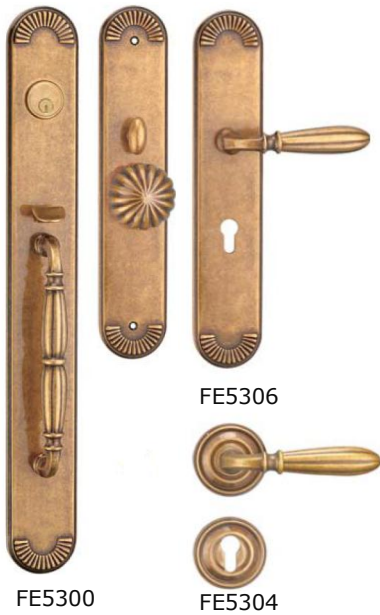

FE5230

REF: FE5230-FE5206

Finish: 303-SBD

Type:

- ✓ Handle on plate
- ✓ Lever Handle on rose with escutcheon
- ✓ Bolt through fixings and SS 304 screws supplied

FINISHES:

- 303-SBD

FE8301

REF: FE8301 & FE8304

Finish: 305-ACB

Type:

- ✓ Handle on plate
- ✓ Lever Handle on rose with escutcheon
- ✓ Bolt through fixings and SS 304 screws supplied

FINISHES:

- 103-PC
- 305-ACB

REF: FE5300-FE5306

Finish: 332-CB

Type:

- ✓ Handle on plate
- ✓ Lever Handle on rose with escutcheon
- ✓ Bolt through fixings and SS 304 screws supplied

FINISHES:

- 332-CB
- 305-ACB

REF: FE8001 & FE8004

Finish: 305-ACB

Type:

- ✓ Handle on plate
- ✓ Lever Handle on rose with escutcheon
- ✓ Bolt through fixings and SS 304 screws supplied

FINISHES:

- 308-DAN
- 305-ACB

REF: FE3800-FE3806

Finish: 304-ORBH

Type:

- ✓ Handle on plate
- ✓ Lever Handle on rose with escutcheon
- ✓ Bolt through fixings and SS 304 screws supplied

FINISHES:

- 103-PC
- 201-PVD
- 304-ORBH
- 305-ACB