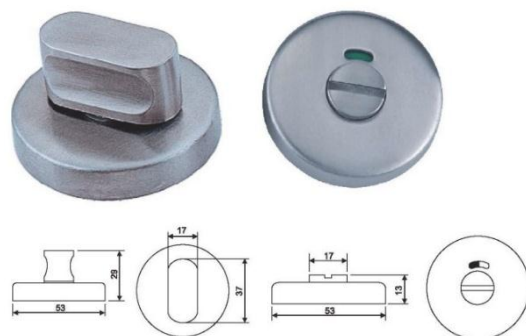

Door Indicator

REF: FE91002

Reference	Specification	Material
FE91002	Refer to drawing	Stainless Steel

REF: FE91003

Reference	Specification	Material
FE91003	Refer to drawing	Stainless Steel

REF: FE91004

Reference	Specification	Material
FE91004	Refer to drawing	Stainless Steel

REF: FE91005

Reference	Specification	Material
FE91005	Refer to drawing	Stainless Steel

ACCESSORIES