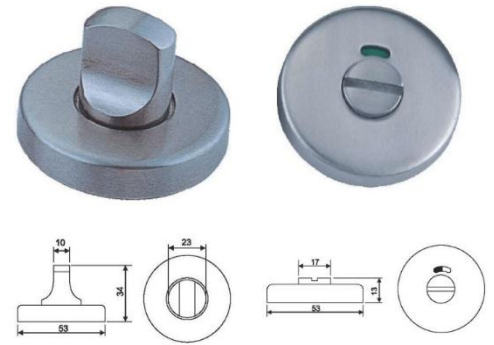

Door Indicator

REF: FE91002

Reference	Specification	Material
FE91002	Refer to drawing	Stainless Steel

REF: FE91003

Reference	Specification	Material
FE91003	Refer to drawing	Stainless Steel

REF: FE91004

Reference	Specification	Material
FE91004	Refer to drawing	Stainless Steel

REF: FE91005

Reference	Specification	Material
FE91005	Refer to drawing	Stainless Steel

ACCESSORIES