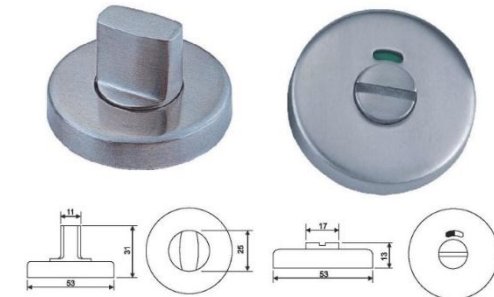

Door Indicator

REF: FE91002

Reference	Specification	Material
FE91002	Refer to drawing	Stainless Steel

REF: FE91003

Reference	Specification	Material
FE91003	Refer to drawing	Stainless Steel

REF: FE91004

Reference	Specification	Material
FE91004	Refer to drawing	Stainless Steel

REF: FE91005

Reference	Specification	Material
FE91005	Refer to drawing	Stainless Steel

ACCESSORIES