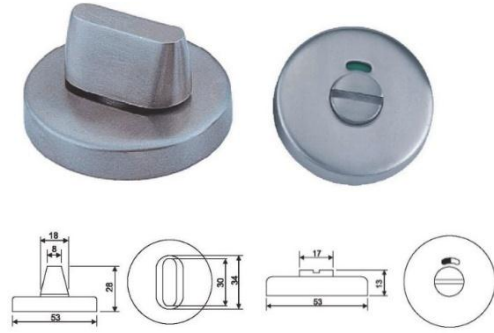

Door Indicator

REF: FE91002

Reference	Specification	Material
FE91002	Refer to drawing	Stainless Steel

REF: FE91003

Reference	Specification	Material
FE91003	Refer to drawing	Stainless Steel

REF: FE91004

Reference	Specification	Material
FE91004	Refer to drawing	Stainless Steel

REF: FE91005

Reference	Specification	Material
FE91005	Refer to drawing	Stainless Steel

ACCESSORIES