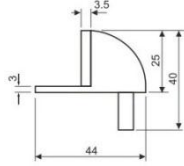

Door Stopper

ACCESSORIES

REF: FE50001 & FE50002

Reference	Specification	Material	Finish
FE50001	Dia. 44mm x 40mm	Stainless Steel	SSS
FE50002	Dia. 50mm x 40mm	Zamak	SNP

REF: FE50003

Reference	Specification	Material	Finish
FE50003/1	Dia. 29mm x 40mm	Stainless Steel	SSS
FE50003/2	Dia. 29mm x 40mm	Aluminum	SLV

REF: FE50004

Reference	Specification	Material	Finish
FE50004/1	Dia. 29mm x 40mm	Stainless Steel	SSS

REF: FE50005

Reference	Specification	Material	Finish
FE50005	Dia. 40mm x 34mm	Stainless Steel	SSS