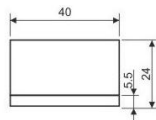

Door Stopper

ACCESSORIES

REF: FE50001 & FE50002

Reference	Specification	Material	Finish
FE50001	Dia. 44mm x 40mm	Stainless Steel	SSS
FE50002	Dia. 50mm x 40mm	Zamak	SNP

REF: FE50003

Reference	Specification	Material	Finish
FE50003/1	Dia. 29mm x 40mm	Stainless Steel	SSS
FE50003/2	Dia. 29mm x 40mm	Aluminum	SLV

REF: FE50004

Reference	Specification	Material	Finish
FE50004/1	Dia. 29mm x 40mm	Stainless Steel	SSS

REF: FE50005

Reference	Specification	Material	Finish
FE50005	Dia. 40mm x 34mm	Stainless Steel	SSS