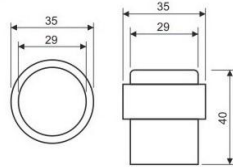

Door Stopper

ACCESSORIES

REF: FE50001 & FE50002

Reference	Specification	Material	Finish
FE50001	Dia. 44mm x 40mm	Stainless Steel	SSS
FE50002	Dia. 50mm x 40mm	Zamak	SNP

REF: FE50003

Reference	Specification	Material	Finish
FE50003/1	Dia. 29mm x 40mm	Stainless Steel	SSS
FE50003/2	Dia. 29mm x 40mm	Aluminum	SLV

REF: FE50004

Reference	Specification	Material	Finish
FE50004/1	Dia. 29mm x 40mm	Stainless Steel	SSS

REF: FE50005

Reference	Specification	Material	Finish
FE50005	Dia. 40mm x 34mm	Stainless Steel	SSS