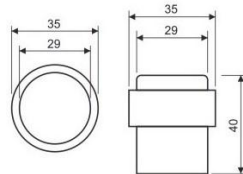

Door Stopper

ACCESSORIES

REF: FE50001 & FE50002

Reference	Specification	Material	Finish
FE50001	Dia. 44mm x 40mm	Stainless Steel	SSS
FE50002	Dia. 50mm x 40mm	Zamak	SNP

REF: FE50003

Reference	Specification	Material	Finish
FE50003/1	Dia. 29mm x 40mm	Stainless Steel	SSS
FE50003/2	Dia. 29mm x 40mm	Aluminum	SLV

REF: FE50004

Reference	Specification	Material	Finish
FE50004/1	Dia. 29mm x 40mm	Stainless Steel	SSS

REF: FE50005

Reference	Specification	Material	Finish
FE50005	Dia. 40mm x 34mm	Stainless Steel	SSS