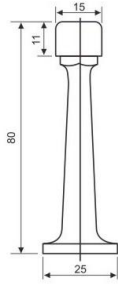

Door Stopper

REF: FE50009

Reference	Specification	Material	Finish
FE50009	Dia. 25mm x 80mm	Zinc Alloy	SSS

REF: FE50010

Reference	Specification	Material	Finish
FE50010	Dia. 45mm x 96mm	Stainless Steel	SSS

REF: FE50011

Reference	Specification	Material	Finish
FE50011	Dia. 50mm x 82mm	Stainless Steel	SSS

REF: FE50018

Reference	Specification	Material	Finish
FE50018	Dia. 59 x 41.5mm	Stainless Steel	SSS