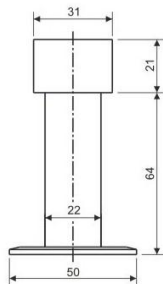

Door Stopper

REF: FE50009

Reference	Specification	Material	Finish
FE50009	Dia. 25mm x 80mm	Zinc Alloy	SSS

REF: FE50010

Reference	Specification	Material	Finish
FE50010	Dia. 45mm x 96mm	Stainless Steel	SSS

REF: FE50011

Reference	Specification	Material	Finish
FE50011	Dia. 50mm x 82mm	Stainless Steel	SSS

REF: FE50018

Reference	Specification	Material	Finish
FE50018	Dia. 59 x 41.5mm	Stainless Steel	SSS