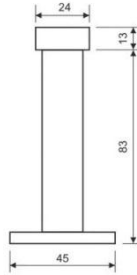

Door Stopper

REF: FE50009

Reference	Specification	Material	Finish
FE50009	Dia. 25mm x 80mm	Zinc Alloy	SSS

REF: FE50010

Reference	Specification	Material	Finish
FE50010	Dia. 45mm x 96mm	Stainless Steel	SSS

REF: FE50011

Reference	Specification	Material	Finish
FE50011	Dia. 50mm x 82mm	Stainless Steel	SSS

REF: FE50018

Reference	Specification	Material	Finish
FE50018	Dia. 59 x 41.5mm	Stainless Steel	SSS