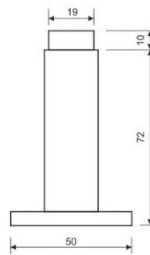

Door Stopper

REF: FE50009

Reference	Specification	Material	Finish
FE50009	Dia. 25mm x 80mm	Zinc Alloy	SSS

REF: FE50010

Reference	Specification	Material	Finish
FE50010	Dia. 45mm x 96mm	Stainless Steel	SSS

REF: FE50011

Reference	Specification	Material	Finish
FE50011	Dia. 50mm x 82mm	Stainless Steel	SSS

REF: FE50018

Reference	Specification	Material	Finish
FE50018	Dia. 59 x 41.5mm	Stainless Steel	SSS