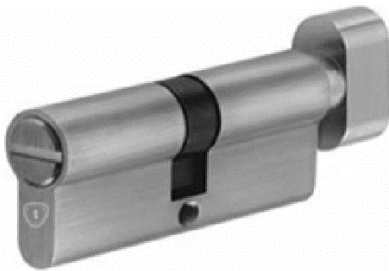

Double Cylinder

REF: FE71002
Material: Brass
Finish: SNP

Reference	Length	A	B
FE71002/1	60mm	30	30
FE71002/2	65mm	30	35
FE71002/3	70mm	35	35
FE71002/4	80mm	40	40
FE71002/5	90mm	45	45
FE71002/6	100mm	50	50
FE71002/7	110mm	55	55
FE71002/8	120mm	60	60

Privacy Thumb Turn Cylinder (without Key Function)

REF: FE71003
Material: Brass
Finish: SNP

Reference	Length	A	B
FE71003/1	60mm	30	30
FE71003/2	65mm	30	35
FE71003/3	70mm	35	35
FE71003/4	80mm	40	40
FE71003/5	90mm	45	45
FE71003/6	100mm	50	50
FE71003/7	110mm	55	55
FE71003/8	120mm	60	60

Offset Cylinder with Key (without Key Function)

REF: FE71005
Material: Brass
Finish: SNP

Reference	Length	A	B
FE71005/1	40mm	30	10
FE71005/2	45mm	35	10
FE71005/3	50mm	40	10