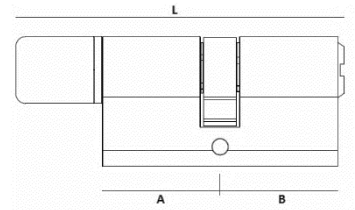

Double Cylinder

REF: FE71002
Material: Brass
Finish: SNP

Reference	Length	A	B
FE71002/1	60mm	30	30
FE71002/2	65mm	30	35
FE71002/3	70mm	35	35
FE71002/4	80mm	40	40
FE71002/5	90mm	45	45
FE71002/6	100mm	50	50
FE71002/7	110mm	55	55
FE71002/8	120mm	60	60

Privacy Thumb Turn Cylinder (without Key Function)

REF: FE71003
Material: Brass
Finish: SNP

Reference	Length	A	B
FE71003/1	60mm	30	30
FE71003/2	65mm	30	35
FE71003/3	70mm	35	35
FE71003/4	80mm	40	40
FE71003/5	90mm	45	45
FE71003/6	100mm	50	50
FE71003/7	110mm	55	55
FE71003/8	120mm	60	60

Offset Cylinder with Key (without Key Function)

REF: FE71005
Material: Brass
Finish: SNP

Reference	Length	A	B
FE71005/1	40mm	30	10
FE71005/2	45mm	35	10
FE71005/3	50mm	40	10