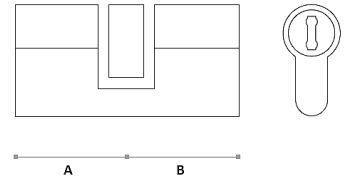

Double Cylinder

REF: FE71002
Material: Brass
Finish: SNP

Reference	Length	A	B
FE71002/1	60mm	30	30
FE71002/2	65mm	30	35
FE71002/3	70mm	35	35
FE71002/4	80mm	40	40
FE71002/5	90mm	45	45
FE71002/6	100mm	50	50
FE71002/7	110mm	55	55
FE71002/8	120mm	60	60

Privacy Thumb Turn Cylinder (without Key Function)

REF: FE71003
Material: Brass
Finish: SNP

Reference	Length	A	B
FE71003/1	60mm	30	30
FE71003/2	65mm	30	35
FE71003/3	70mm	35	35
FE71003/4	80mm	40	40
FE71003/5	90mm	45	45
FE71003/6	100mm	50	50
FE71003/7	110mm	55	55
FE71003/8	120mm	60	60

Offset Cylinder with Key (without Key Function)

REF: FE71005
Material: Brass
Finish: SNP

Reference	Length	A	B
FE71005/1	40mm	30	10
FE71005/2	45mm	35	10
FE71005/3	50mm	40	10