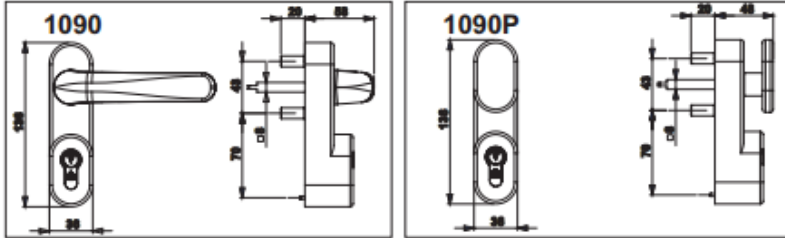

### OUTSIDE ACCESS DEVICES

Painted pressure die-cast alloy

P  
A  
N  
I  
C  
D  
E  
V  
I  
C  
E

Reference	Color		Reference	Color	
1090	Black RAL 9005		1090P	Black RAL 9005	
1090/G	RAL 7040 Gray		1090P/G	RAL 7040 Gray	
1090/G6	RAL 9006		1090P/G6	RAL 9006	
1090/B	White RAL 9010		1090P/B	White RAL 9010	
1090/A	Steel finish special painting		1090P/A	Steel finish special painting	
1090/X	Satin Chrome		1090P/X	Satin Chrome	